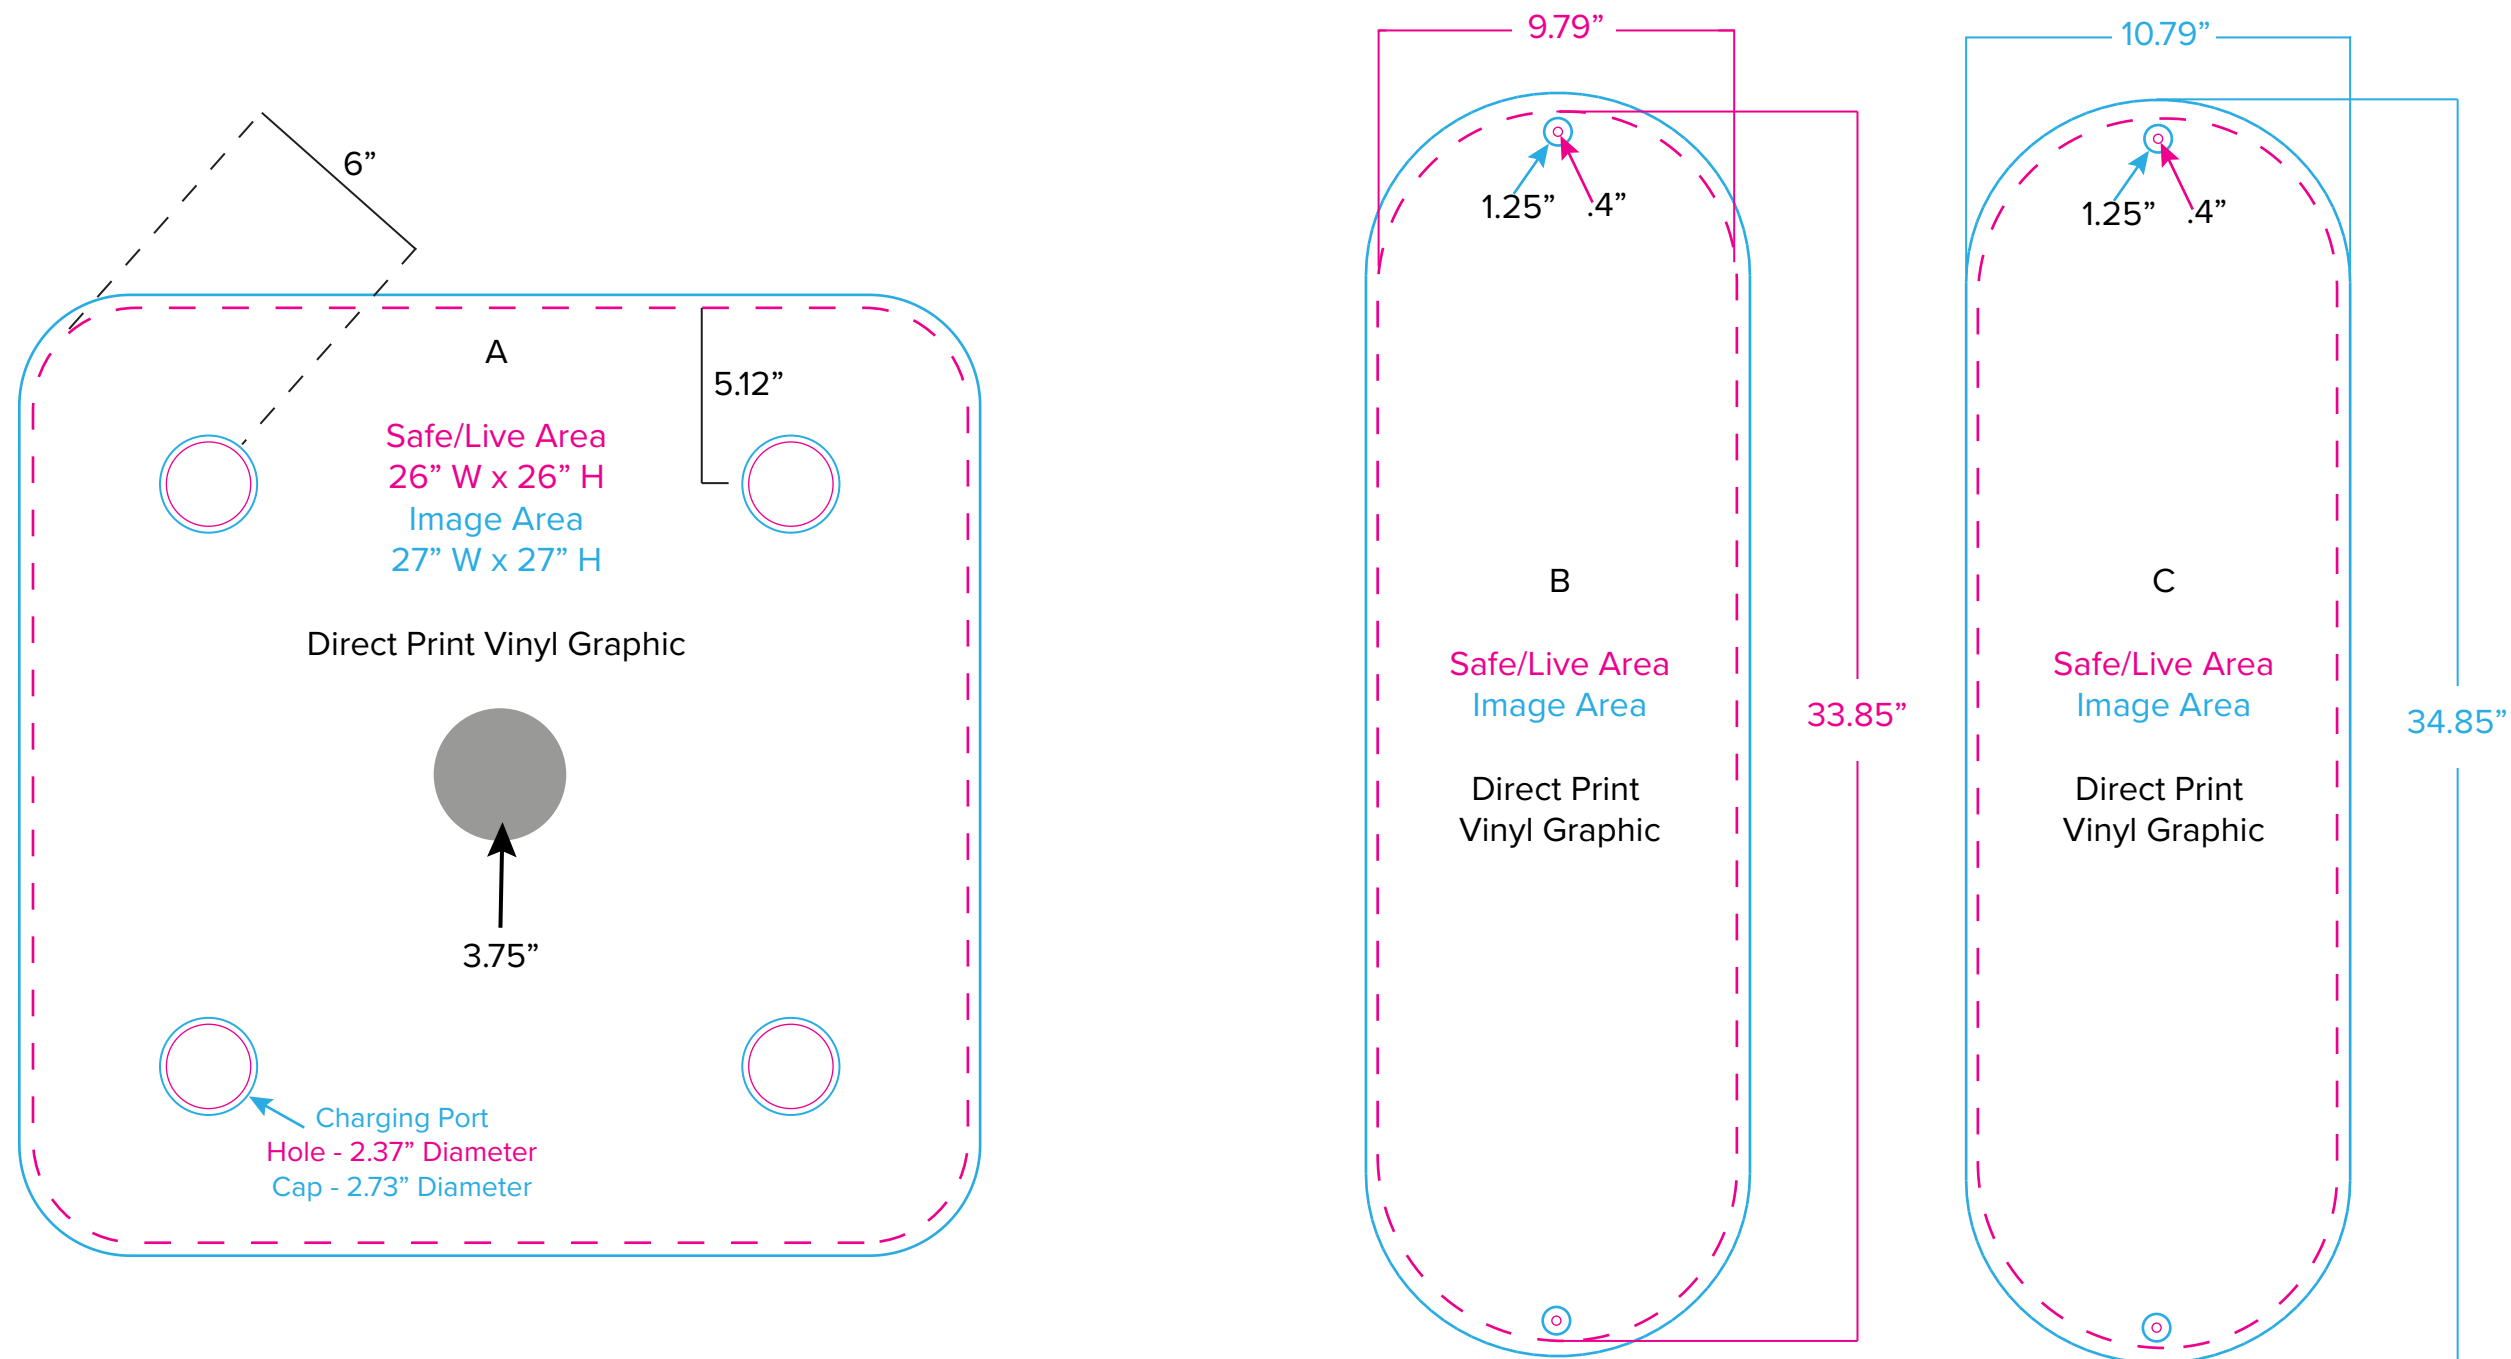

# Graphic Template Wireless Charging Station – Direct Print Vinyl Graphics

NOTE: All Raster Art (jpg, tiff,psd, png, etc.) must be at least 100 dpi at print size.  
Standard kits are often customized. Please check with Customer Service to ensure that this template matches your specific job.